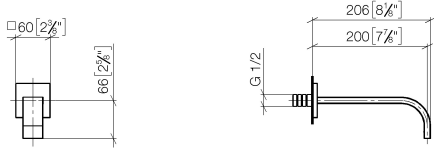

MEM Wall-mounted basin spout without pop-up waste - Brushed Champagne (22kt Gold)

MEM

13 800 782

- 200mm projection
- fixed spout
- rectangular, air-enriched flow
- hole diameter 37 mm
- rosette 60 x 60 mm
- 1/2" connection
- max. flow 5.7 l/min
- lead-free
- WRAS 2203039
- This product can help a building meet the requirements of Green Building Rating Systems, e.g. LEED®, BREEAM®, DGNB

Recommended miscellaneous

- Concealed wall elbow -** 35 085 970 90
- min. recess depth 90 mm
 - max. recess depth 163 mm

**MEM Wall-mounted basin spout without pop-up waste - Brushed Champagne
(22kt Gold)**

MEM

13 800 782
mm [inches]

Flow rate chart

Certificates

WRAS_2203039.

13 800 782

Spare parts list

No.	Item Number	Name	Quantity used	Delivery time
1	09 24 03 081 10 90	extension	1	2
2	90 27 78 035 00-46	rosette	1	30
3	90 29 03 109 00 90	aerator	1	2